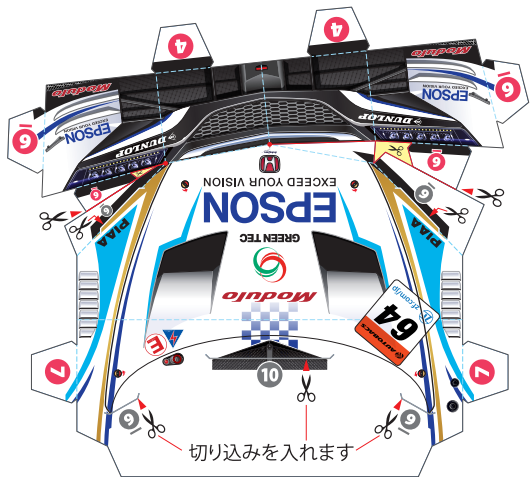

SUPER GT 2018 SERIES GT500

Epson Nakajima Racing Epson Modulo NSX-GT

のりがいらない ペーパークラフト

別紙の組み立て説明を見ながら、ゆっくりと丁寧に組み立てましょう。

- 切る線
- - - 山折り
- - - 谷折り
- ✂ 切り抜くところ
- ✂ 切り込みを入れるところ