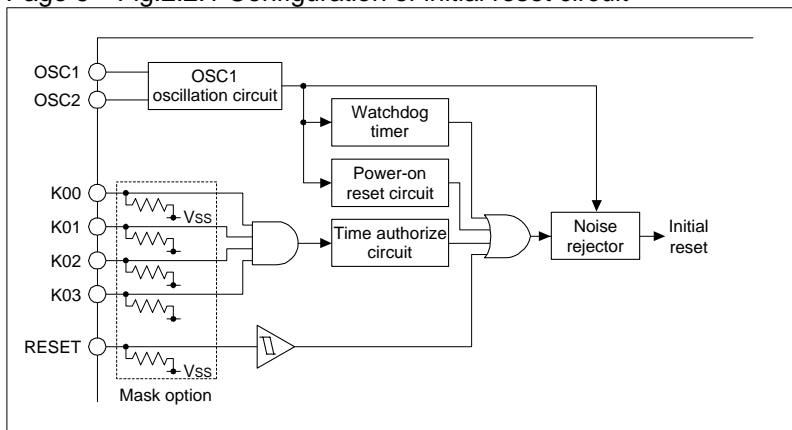

## S1C60N16 Manual errata

ITEM:

Object manuals	Document code	Object number
S1C60N16 Technical Manual	404539502	Page 5
		Page 9

(Error)

Page 5 3 MULTIPLE KEY ENTRY RESET

•TIME AUTHORIZE ..... 1.Use 2.Not Use

Page 9 Fig.2.2.1 Configuration of initial reset circuit

(Correct)

Page 5 3 MULTIPLE KEY ENTRY RESET

•TIME AUTHORIZE ..... 1. Not Use 2. Use

Page 9 Fig.2.2.1 Configuration of initial reset circuit